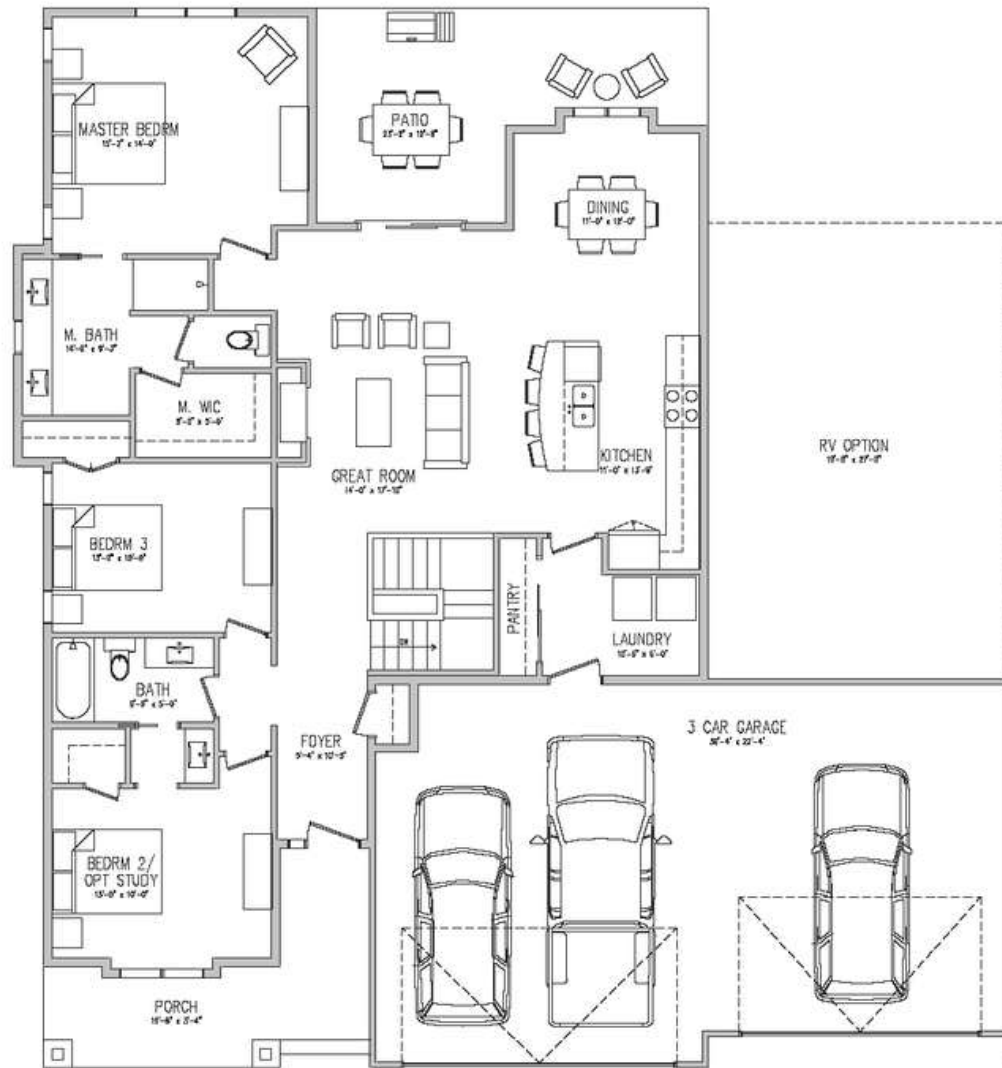

COLARELLI
CUSTOM HOMES

Shelby 1670

*Features, Finishes, Design and Price are subject to change