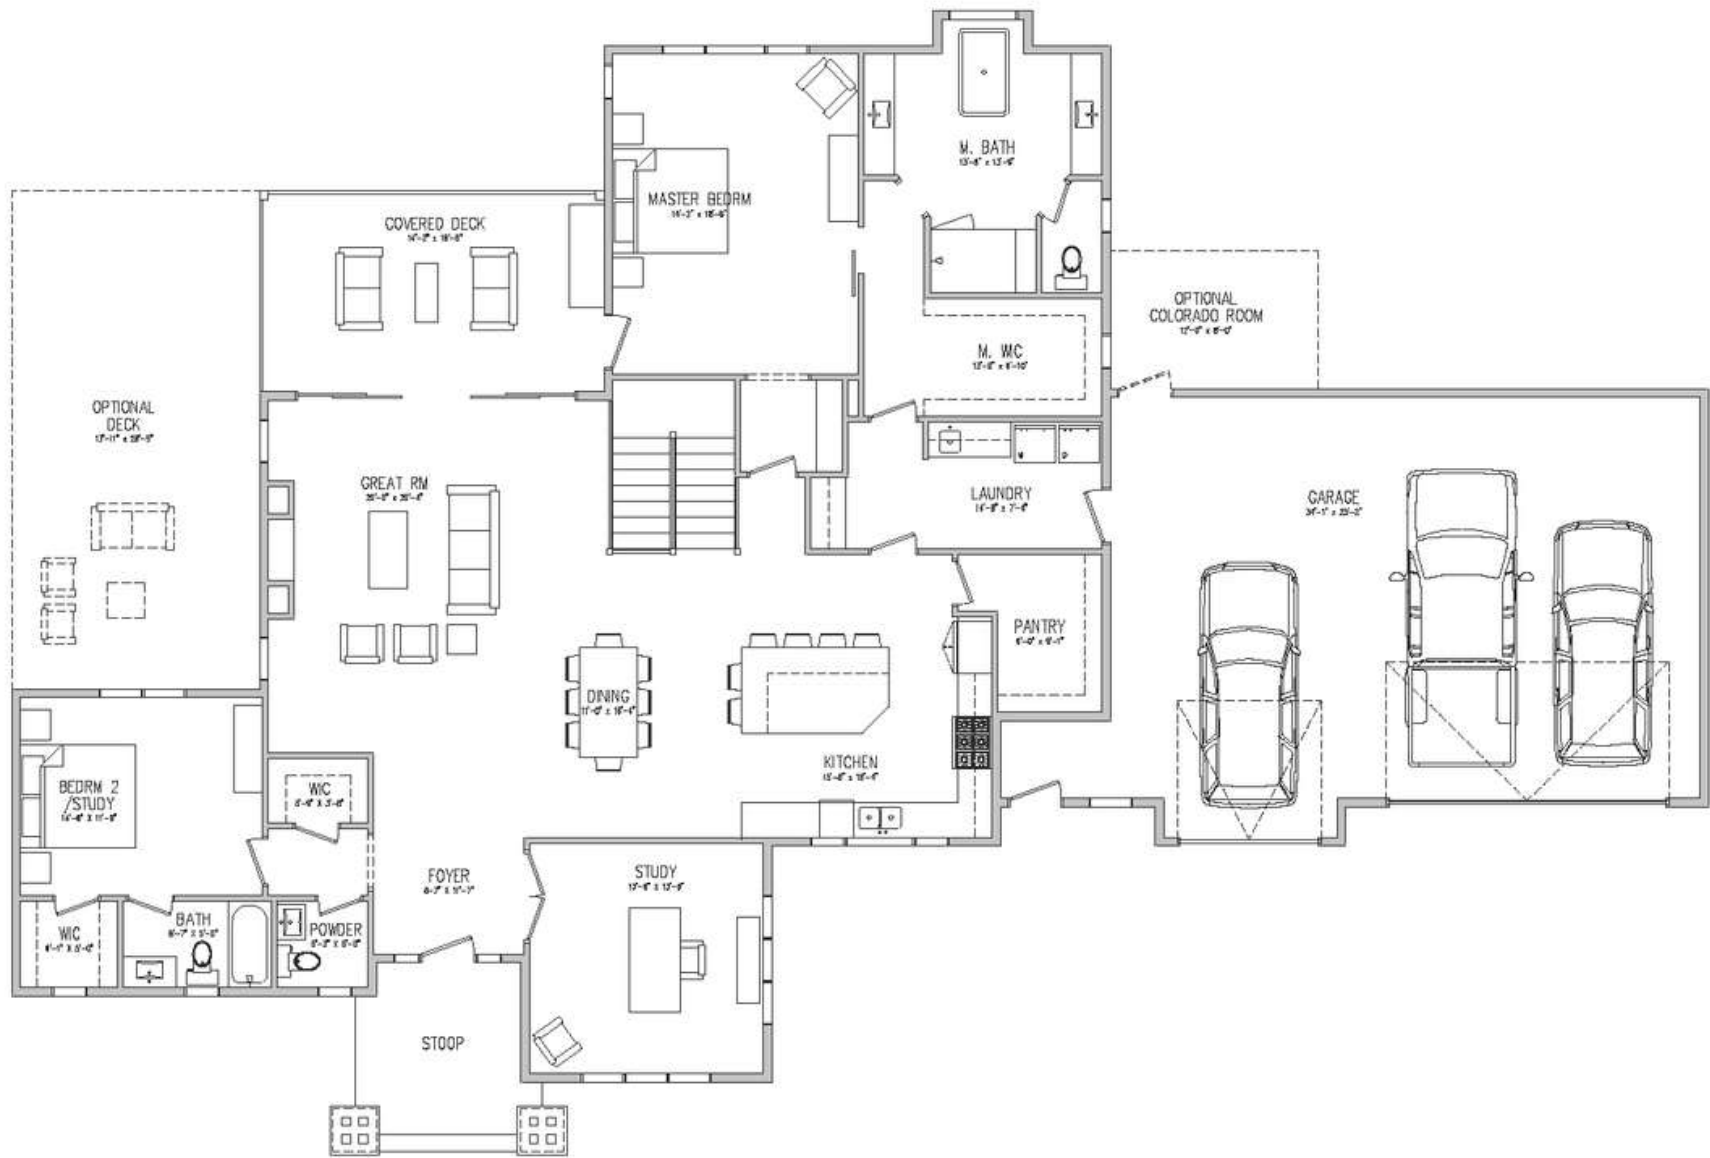

Jackson 2408 Standard

\*Features, Finishes, Design and Price are subject to change

COLARELLI  
CUSTOM HOMES

Jackson 2408-Basement shown  
w/ optional ADU

\*Features, Finishes, Design and Price are subject to change