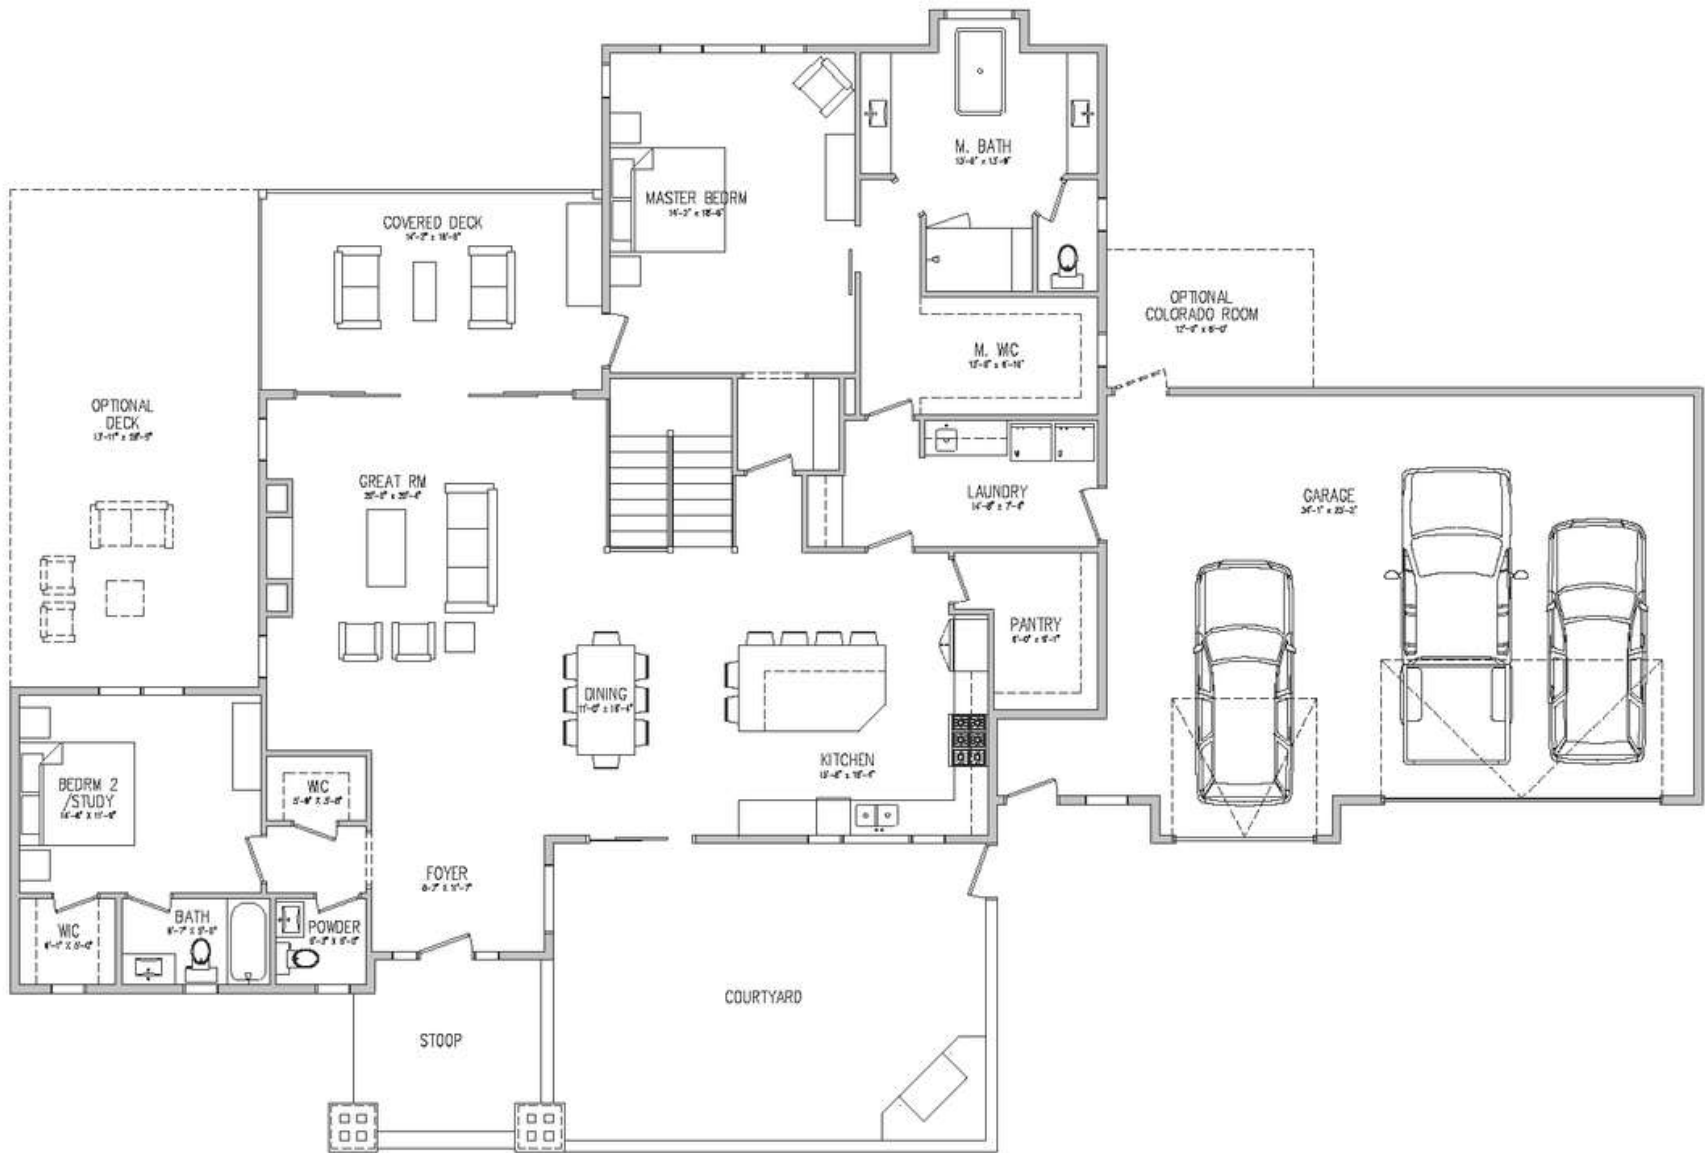

COLARELLI
CUSTOM HOMES

Jackson 2408 Option 3

*Features, Finishes, Design and Price are subject to change