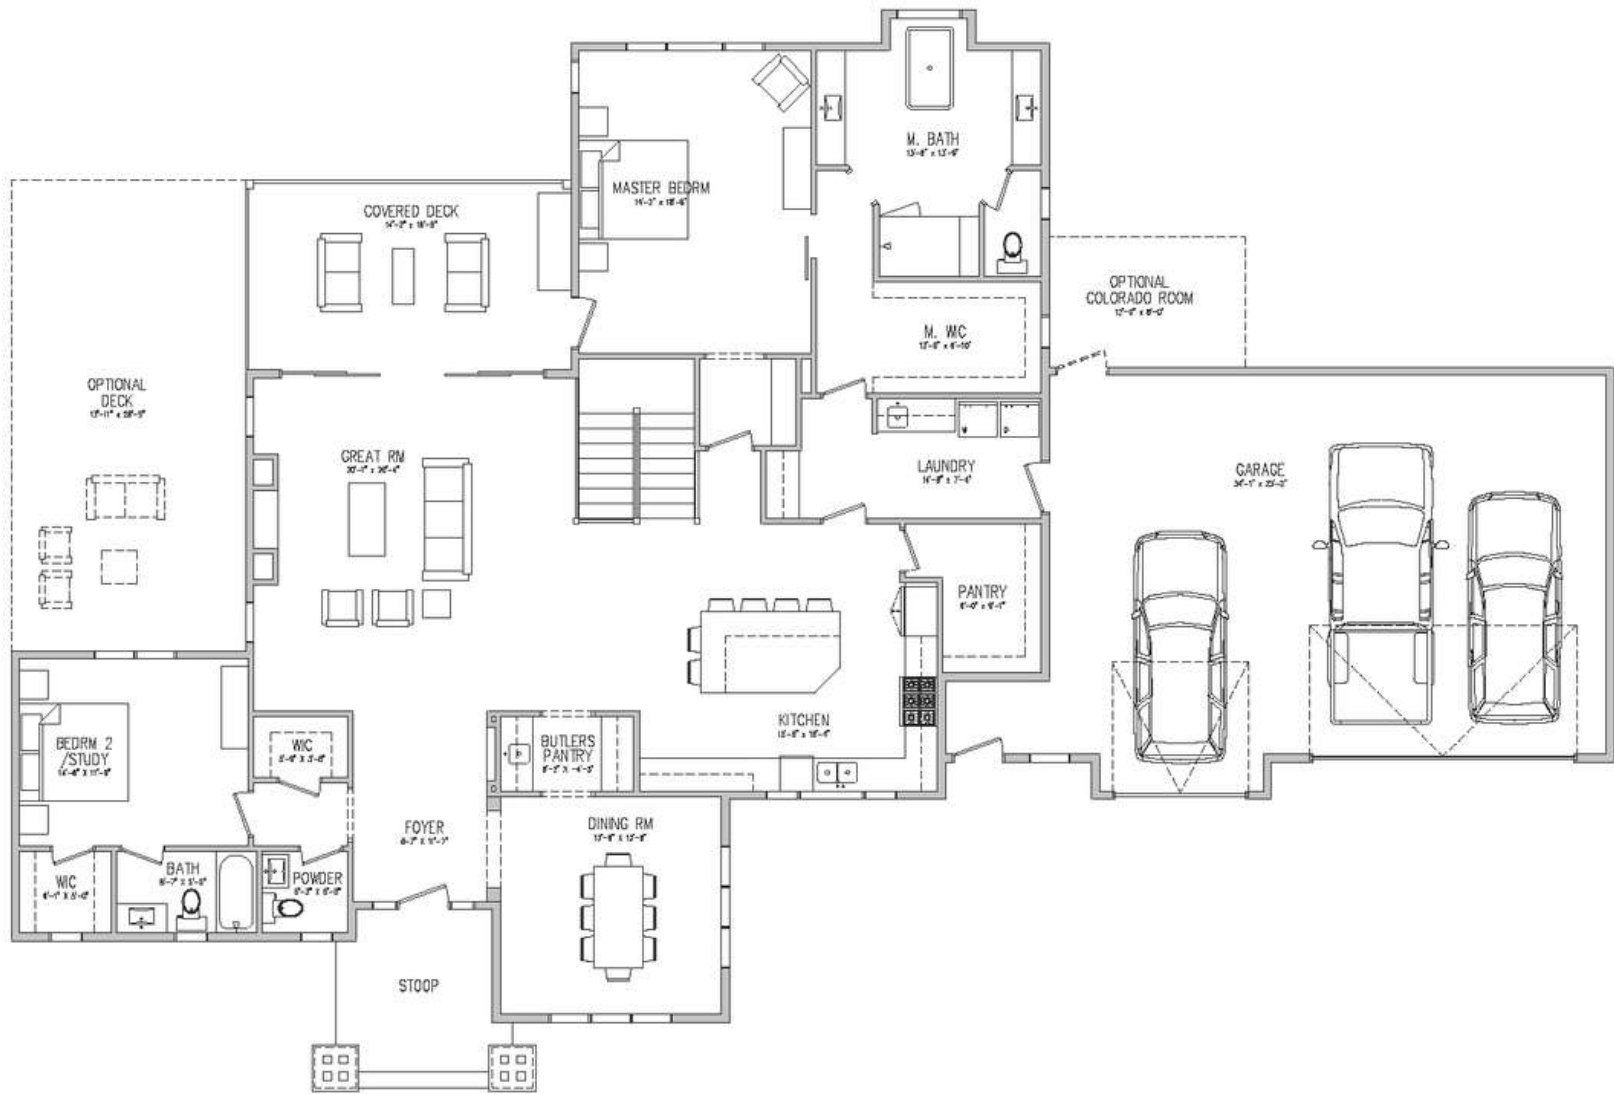

COLARELLI
CUSTOM HOMES

Jackson 2408 Standard

*Features, Finishes, Design and Price are subject to change