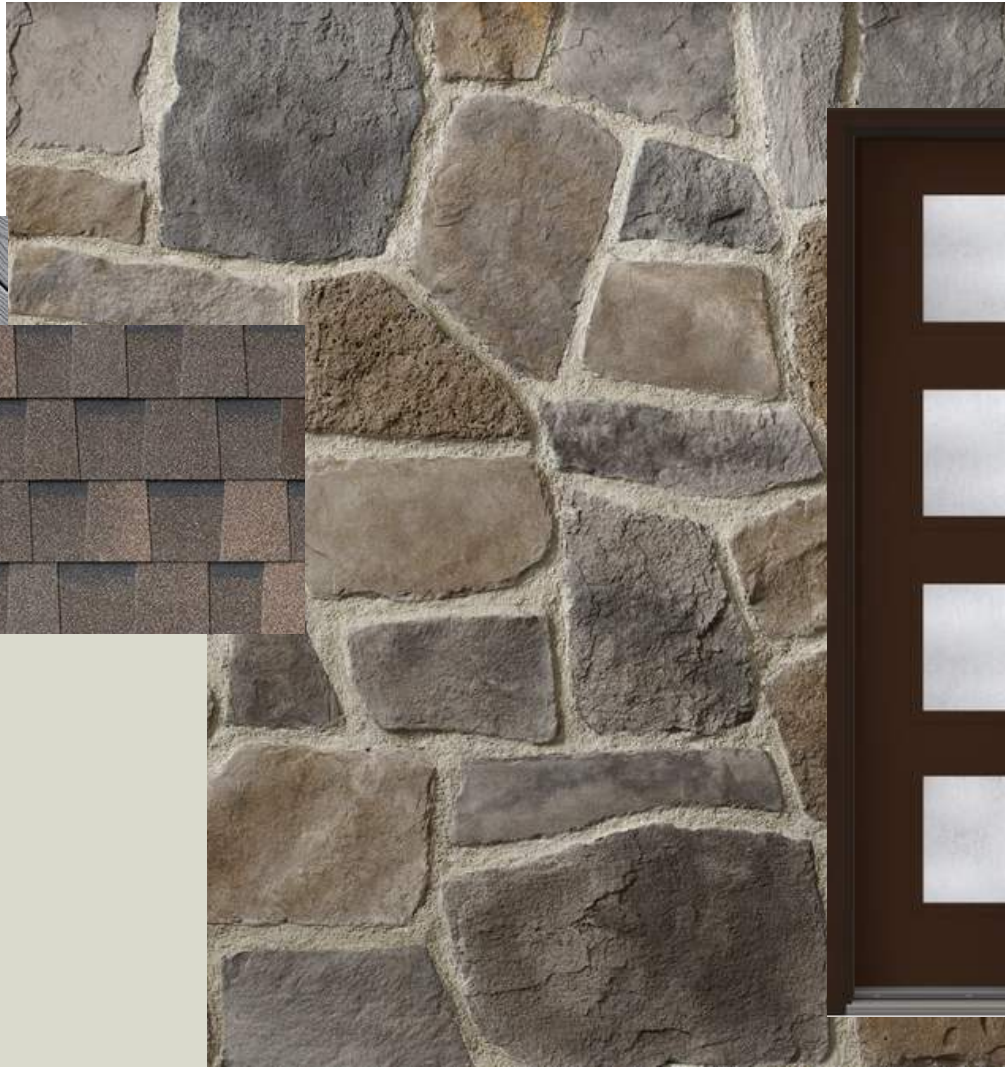

PREMIER
PREVIEW

Cch

EXTERIOR